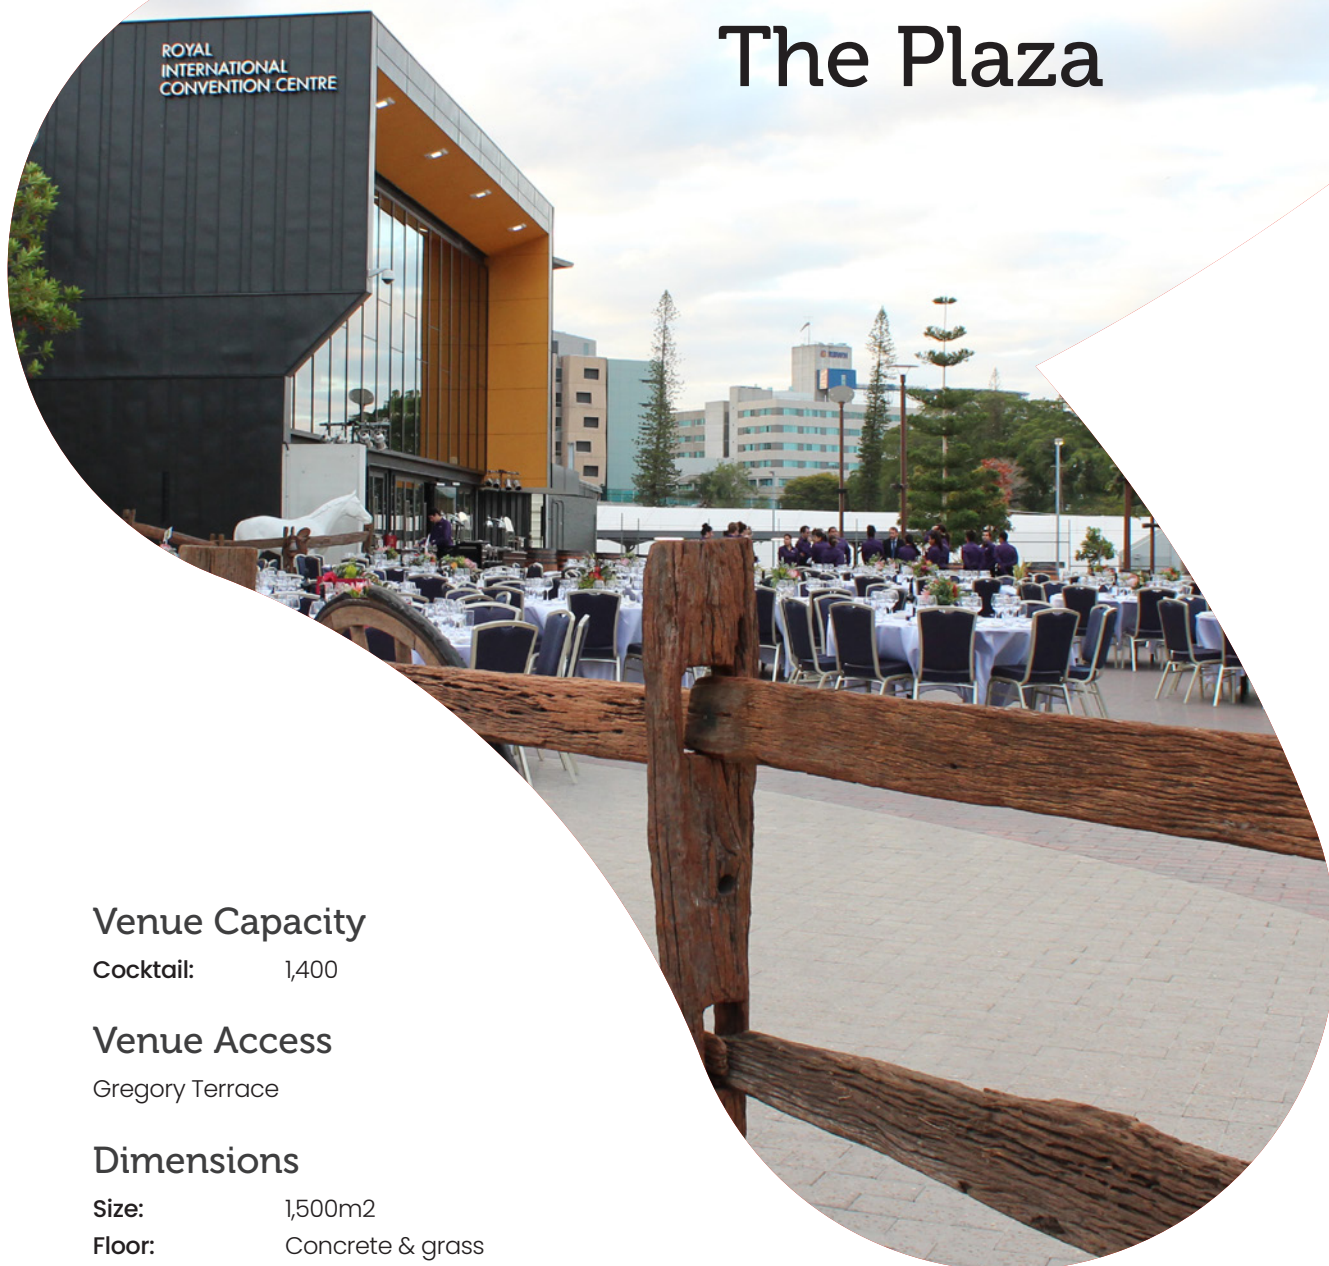

The Plaza

Venue Capacity

Cocktail: 1,400

Venue Access

Gregory Terrace

Dimensions

Size: 1,500m²

Floor: Concrete & grass

The Plaza features 1,500m² of flexible open space that can be utilised for outdoor exhibitions and functions. It's also ideal for pre-dinner cocktails, before guests make their way inside the world-class Royal International Convention Centre.

Facilities

Porte cochère, Wi-Fi and fibre optic facilities, telecommunication lines, wheelchair access, access to toilet facilities (within the Royal ICC), street lighting, public address system.

Suitable For

Cocktail functions, exhibitions, gala dinners, product launches and weddings.

The Plaza

Why stop at pre-dinner drinks when our warm Queensland climate allows for open air gala dinners. Use the breathtaking heritage listed brick facade of the old Showbag Pavilion as your event backdrop. You could even turn the space into your own street food venue or a grand entrance to any gala dinner - let your imagination run wild!